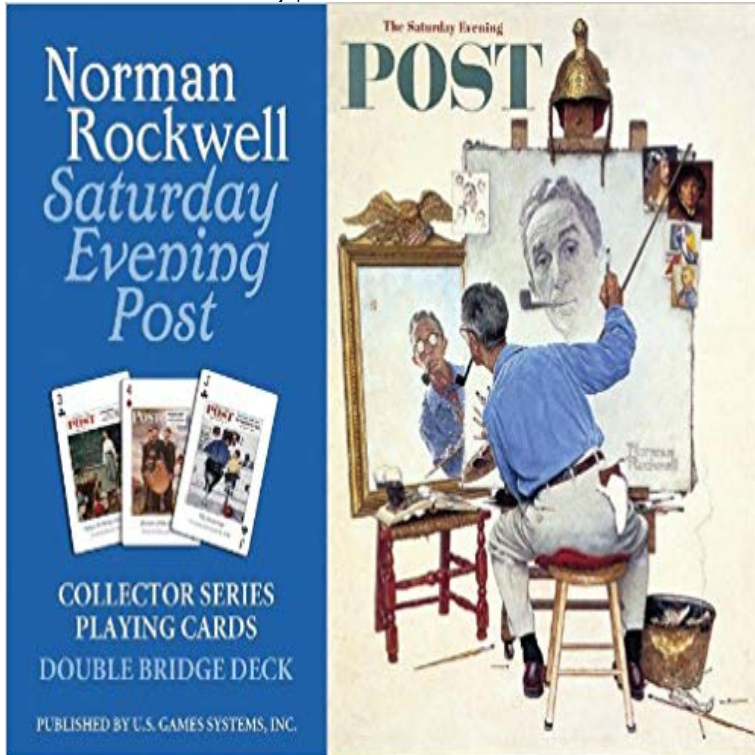

## Norman Rockwell Saturday Evening Post: Collector Series Playing Cards : Double Bridge Deck

A heartwarming collection of 54 different best-loved images of Norman Rockwells Saturday Evening Post covers. His depictions of America appeal to all who see them. He is Americas favorite artist, for he painted the very best of what we love about this great nation. The Norman Rockwell Saturday Evening Post Collector Series Playing Cards is a charming double bridge deck complete with a brief biographical booklet of the artist. 108 cards total in this Collector Series Playing Cards Deck.