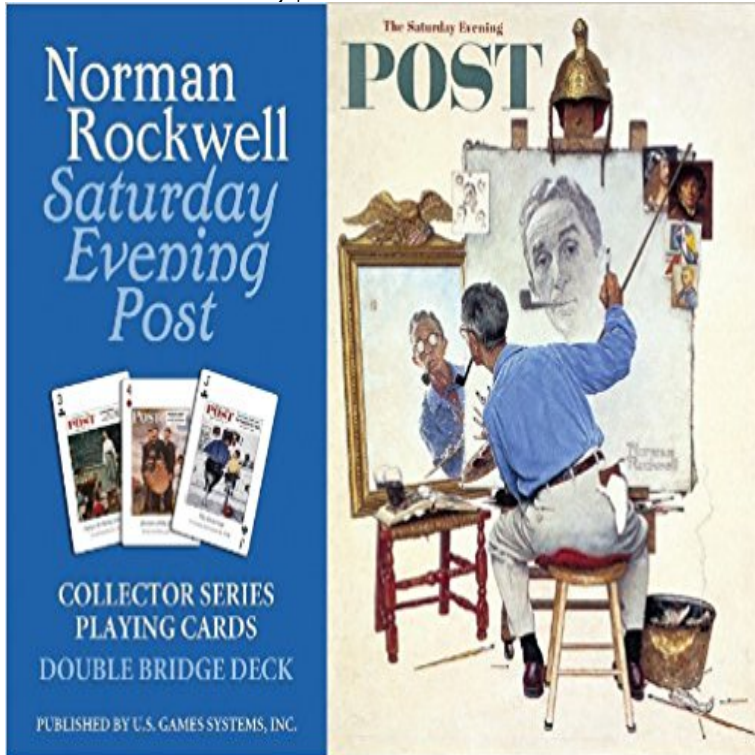

Norman Rockwell Saturday Evening Post: Collector Series Playing Cards : Double Bridge Deck

A heartwarming collection of 54 different best-loved images of Norman Rockwells Saturday Evening Post covers. His depictions of America appeal to all who see them. He is Americas favorite artist, for he painted the very best of what we love about this great nation. The Norman Rockwell Saturday Evening Post Collector Series Playing Cards is a charming double bridge deck complete with a brief biographical booklet of the artist. 108 cards total in this Collector Series Playing Cards Deck.